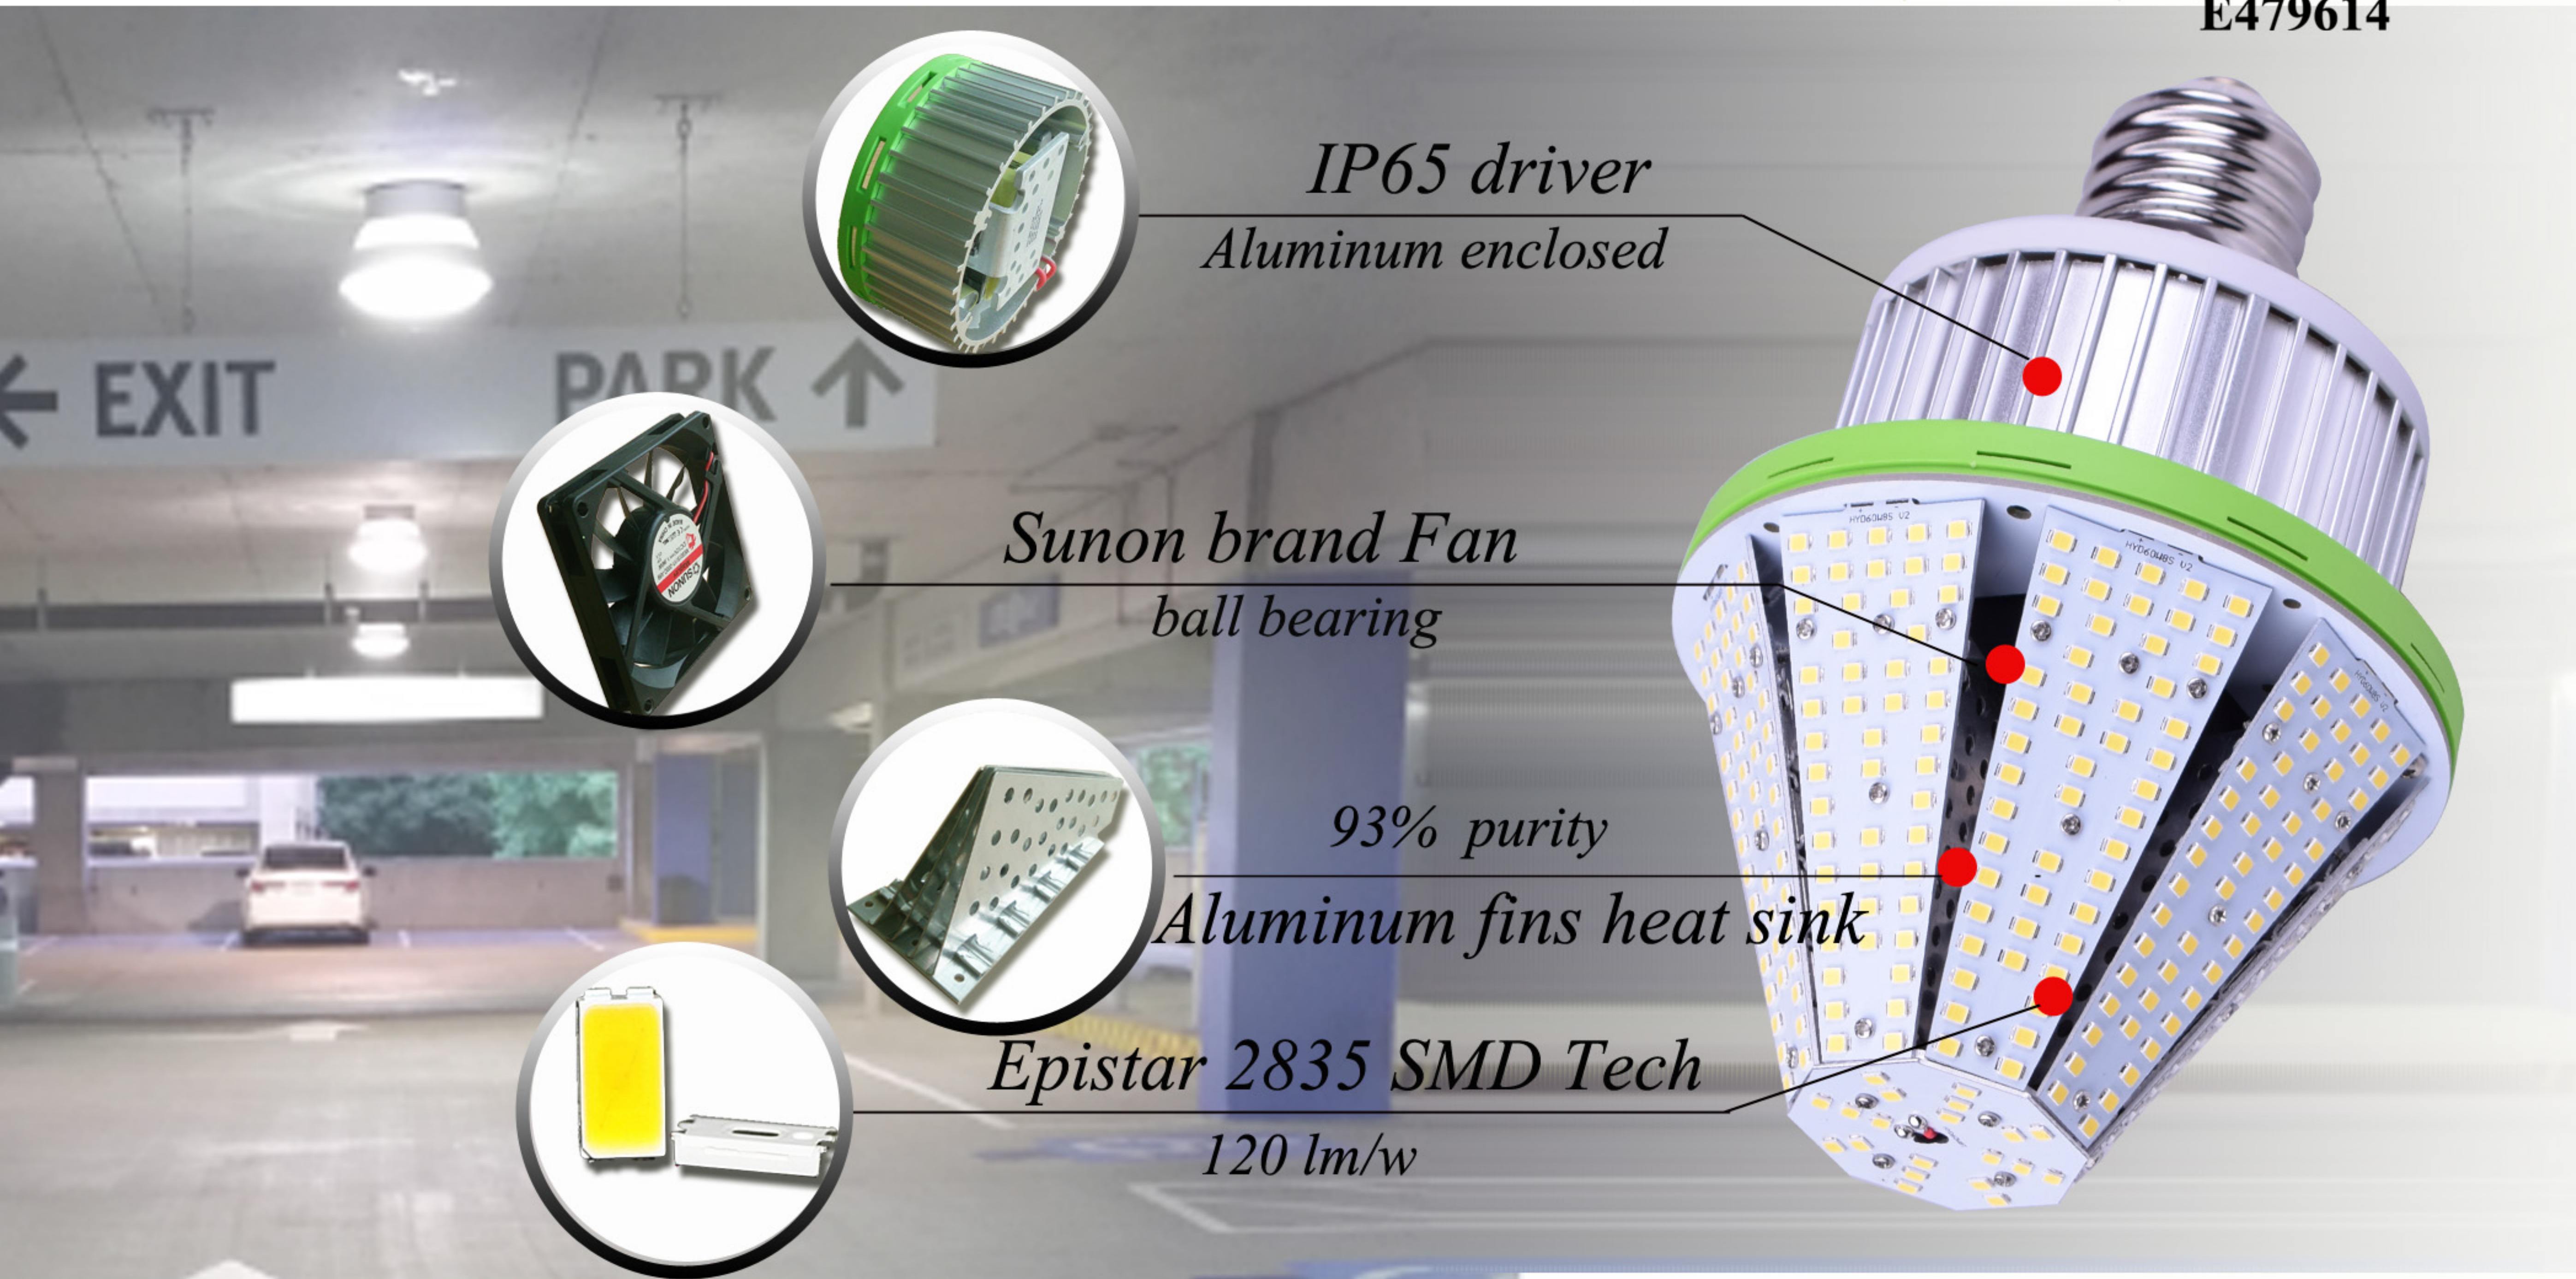

LED Pyramid corn bulb

LED pyramid corn is tailored to replace MH HPS HID CFL lamp etc., for parking garage/gas station canopy lighting fixture.

Dimension:

LED Pyramid corn bulb

Specification:

Item No.	Rated Watt	Input Volt	Power Factor	CRI	Replacement	Lumens
HYD-30W8S-E39	30W	100-277VAC	PF>0.95	Ra>80	100W MH HPS HID	3800LM
HYD-40W8S-E39	40W	100-277VAC	PF>0.95	Ra>80	120W MH HPS HID	5000LM
HYD-50W8S-E39	50W	100-277VAC	PF>0.95	Ra>80	150W MH HPS HID	6200LM
HYD-60W8S-E39	60W	100-277VAC	PF>0.95	Ra>80	175W MH HPS HID	7400LM
HYD-80W10S-E39	80W	100-277VAC	PF>0.95	Ra>80	250W MH HPS HID	10400LM

- Color temperature: 2700K,3000K,4000K,5000K,5700K etc.
- Life time: over 50,000 hours
- Insect-proof, moisture-proof, with 4KV surge protection.
- Enclosed fixture applicable.

Applications:

This LED bulb can be applied for all different Canopy fixtures, high bay low bay fixtures to replace MH HPS HID lamp up to 250W.(including but not limited to)