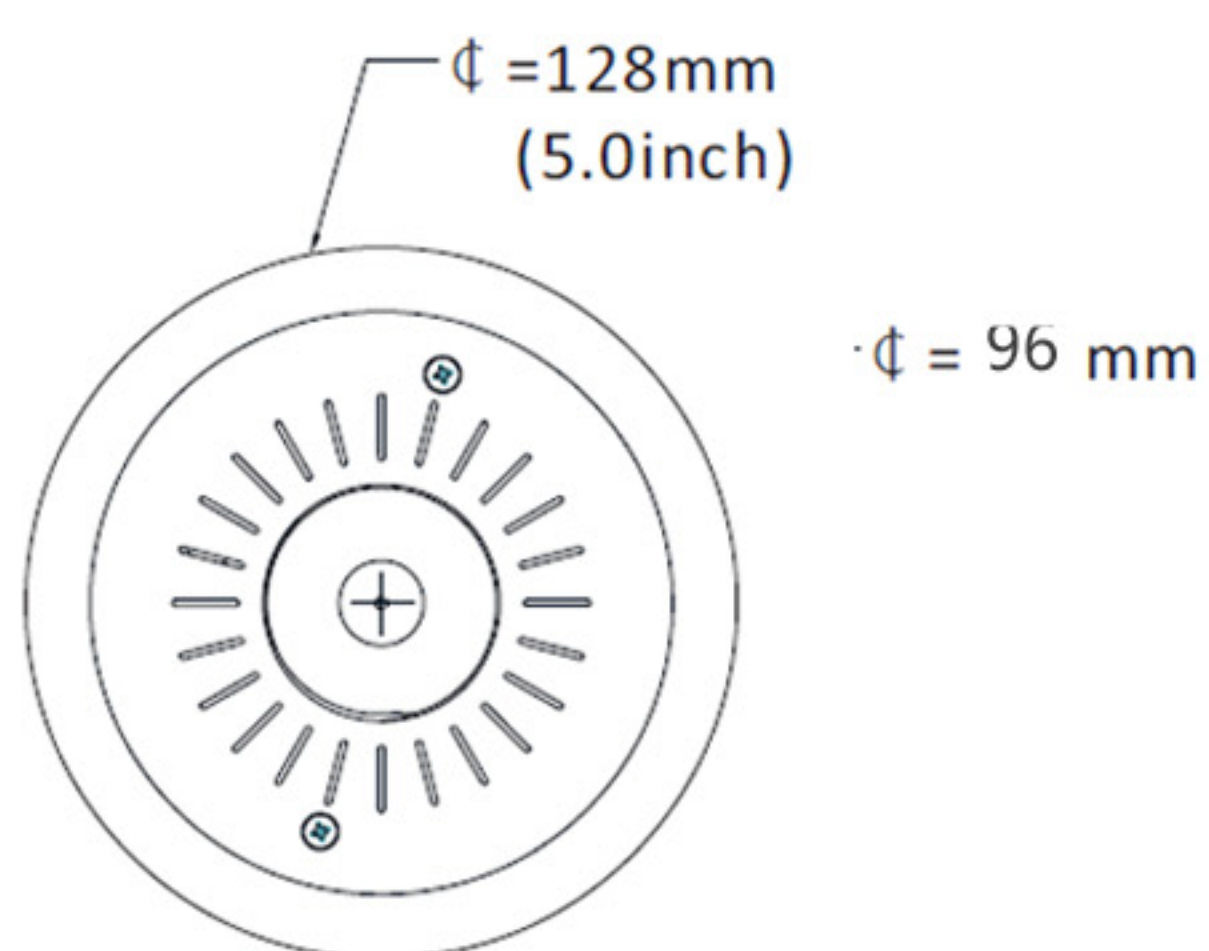

LED Pyramid corn bulb

LED pyramid corn is tailored to replace MH HPS HID CFL lamp etc., for parking garage/gas station canopy lighting fixture.

Dimension:

LED Pyramid corn bulb

Specification:

Item No.	Rated Watt	Input Volt	Power Factor	CRI	Replacement	Lumens
HYD-30W8S-E39	30W	100-277VAC	PF>0.95	Ra>80	100W MH HPS HID	3800LM
HYD-40W8S-E39	40W	100-277VAC	PF>0.95	Ra>80	120W MH HPS HID	5000LM
HYD-50W8S-E39	50W	100-277VAC	PF>0.95	Ra>80	150W MH HPS HID	6200LM
HYD-60W8S-E39	60W	100-277VAC	PF>0.95	Ra>80	175W MH HPS HID	7400LM
HYD-80W10S-E39	80W	100-277VAC	PF>0.95	Ra>80	250W MH HPS HID	10400LM

- Color temperature: 2700K,3000K,4000K,5000K,5700K etc.
- Life time: over 50,000 hours
- Insect-proof, moisture-proof, with 4KV surge protection.
- Enclosed fixture applicable.

Applications:

This LED bulb can be applied for all different Canopy fixtures, high bay low bay fixtures to replace MH HPS HID lamp up to 250W.(including but not limited to)