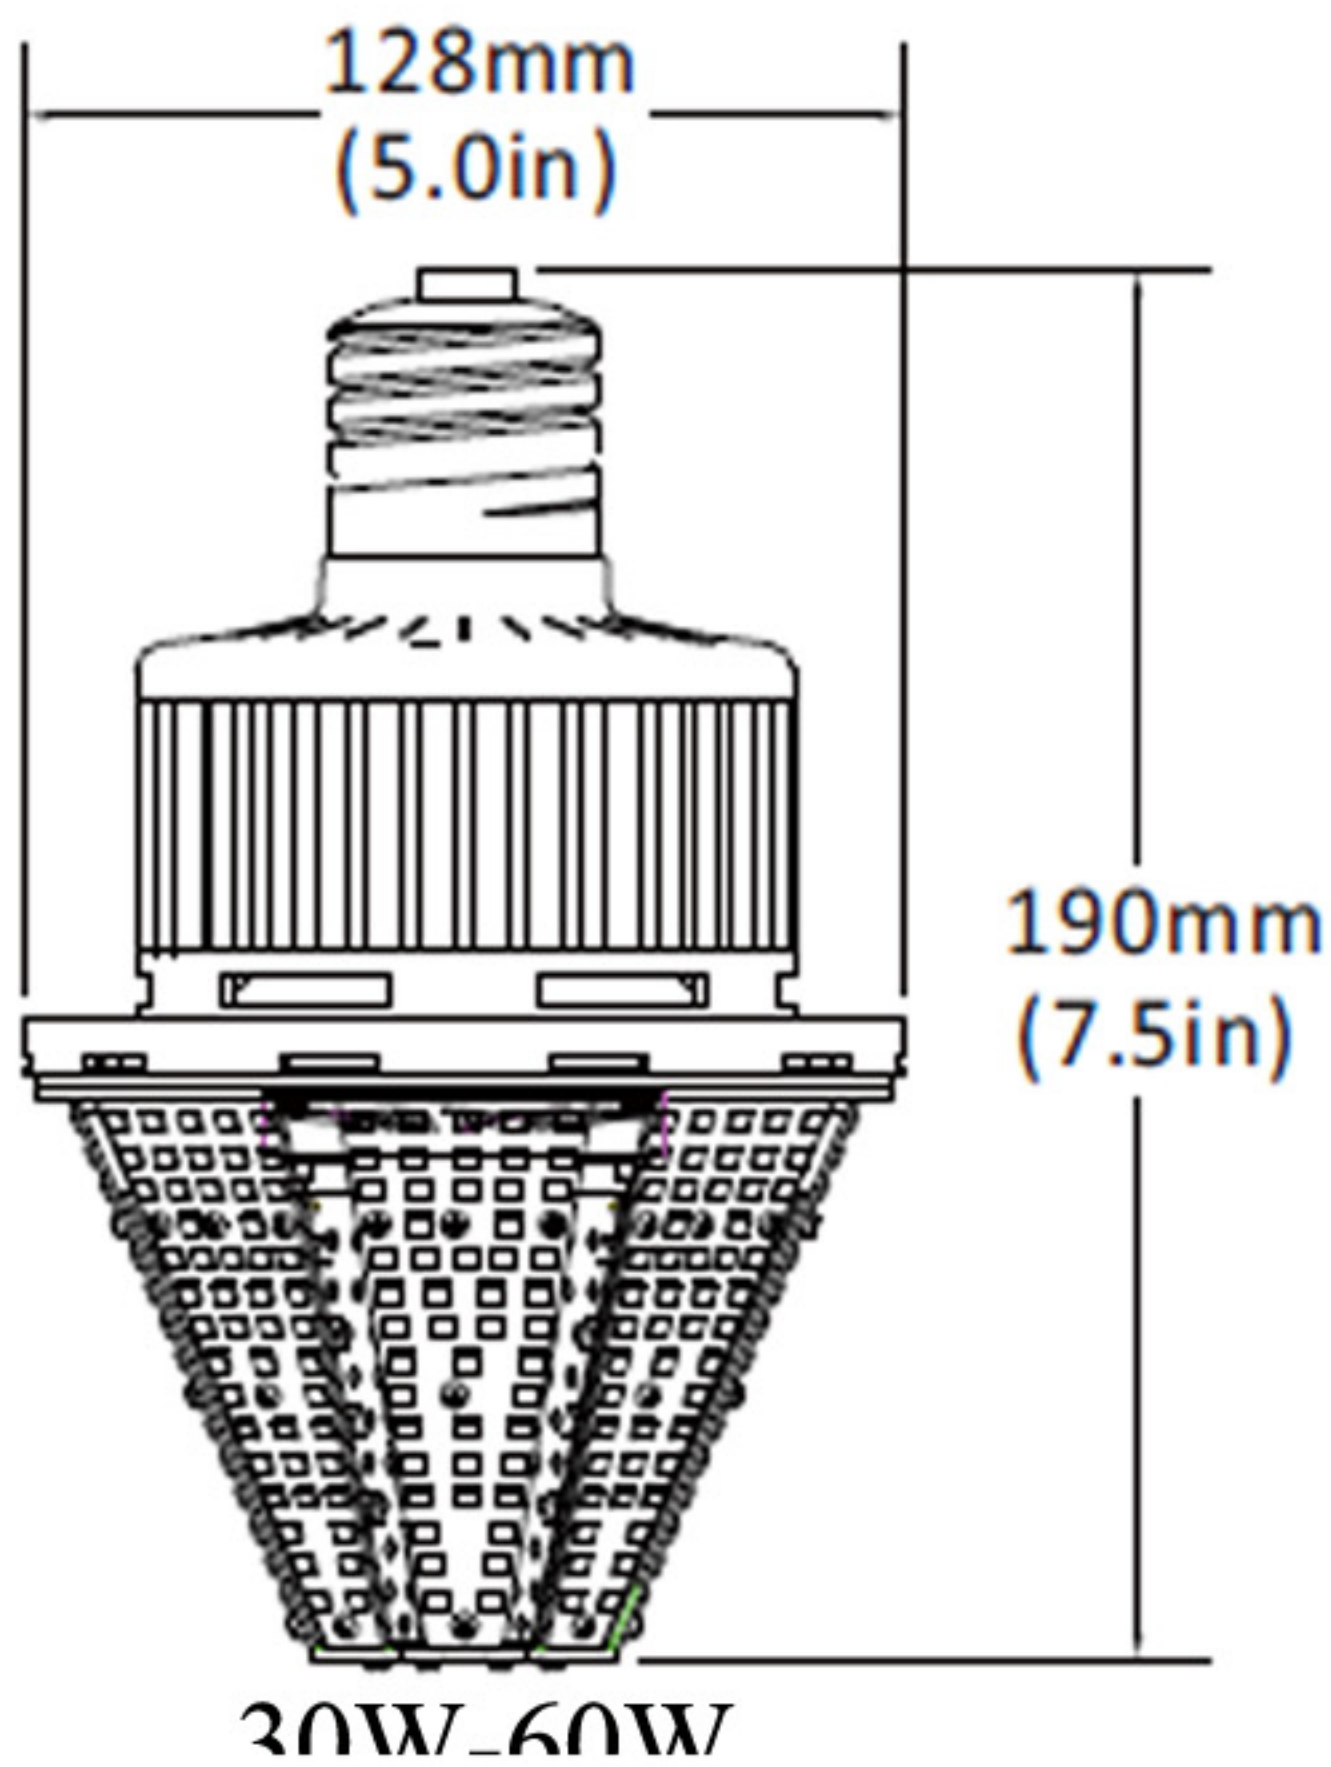

LED Pyramid corn bulb

LED pyramid corn is tailored to replace MH HPS HID CFL lamp etc., for parking garage/gas station canopy lighting fixture.

Dimension:

LED Pyramid corn bulb

Specification:

Item No.	Rated Watt	Input Volt	Power Factor	CRI	Replacement	Lumens
HYD-30W8S-E39	30W	100-277VAC	PF>0.95	Ra>80	100W MH HPS HID	3800LM
HYD-40W8S-E39	40W	100-277VAC	PF>0.95	Ra>80	120W MH HPS HID	5000LM
HYD-50W8S-E39	50W	100-277VAC	PF>0.95	Ra>80	150W MH HPS HID	6200LM
HYD-60W8S-E39	60W	100-277VAC	PF>0.95	Ra>80	175W MH HPS HID	7400LM
HYD-80W10S-E39	80W	100-277VAC	PF>0.95	Ra>80	250W MH HPS HID	10400LM

- Color temperature: 2700K,3000K,4000K,5000K,5700K etc.
- Life time: over 50,000 hours
- Insect-proof, moisture-proof, with 4KV surge protection.
- Enclosed fixture applicable.

Applications:

This LED bulb can be applied for all different Canopy fixtures, high bay low bay fixtures to replace MH HPS HID lamp up to 250W.(including but not limited to)