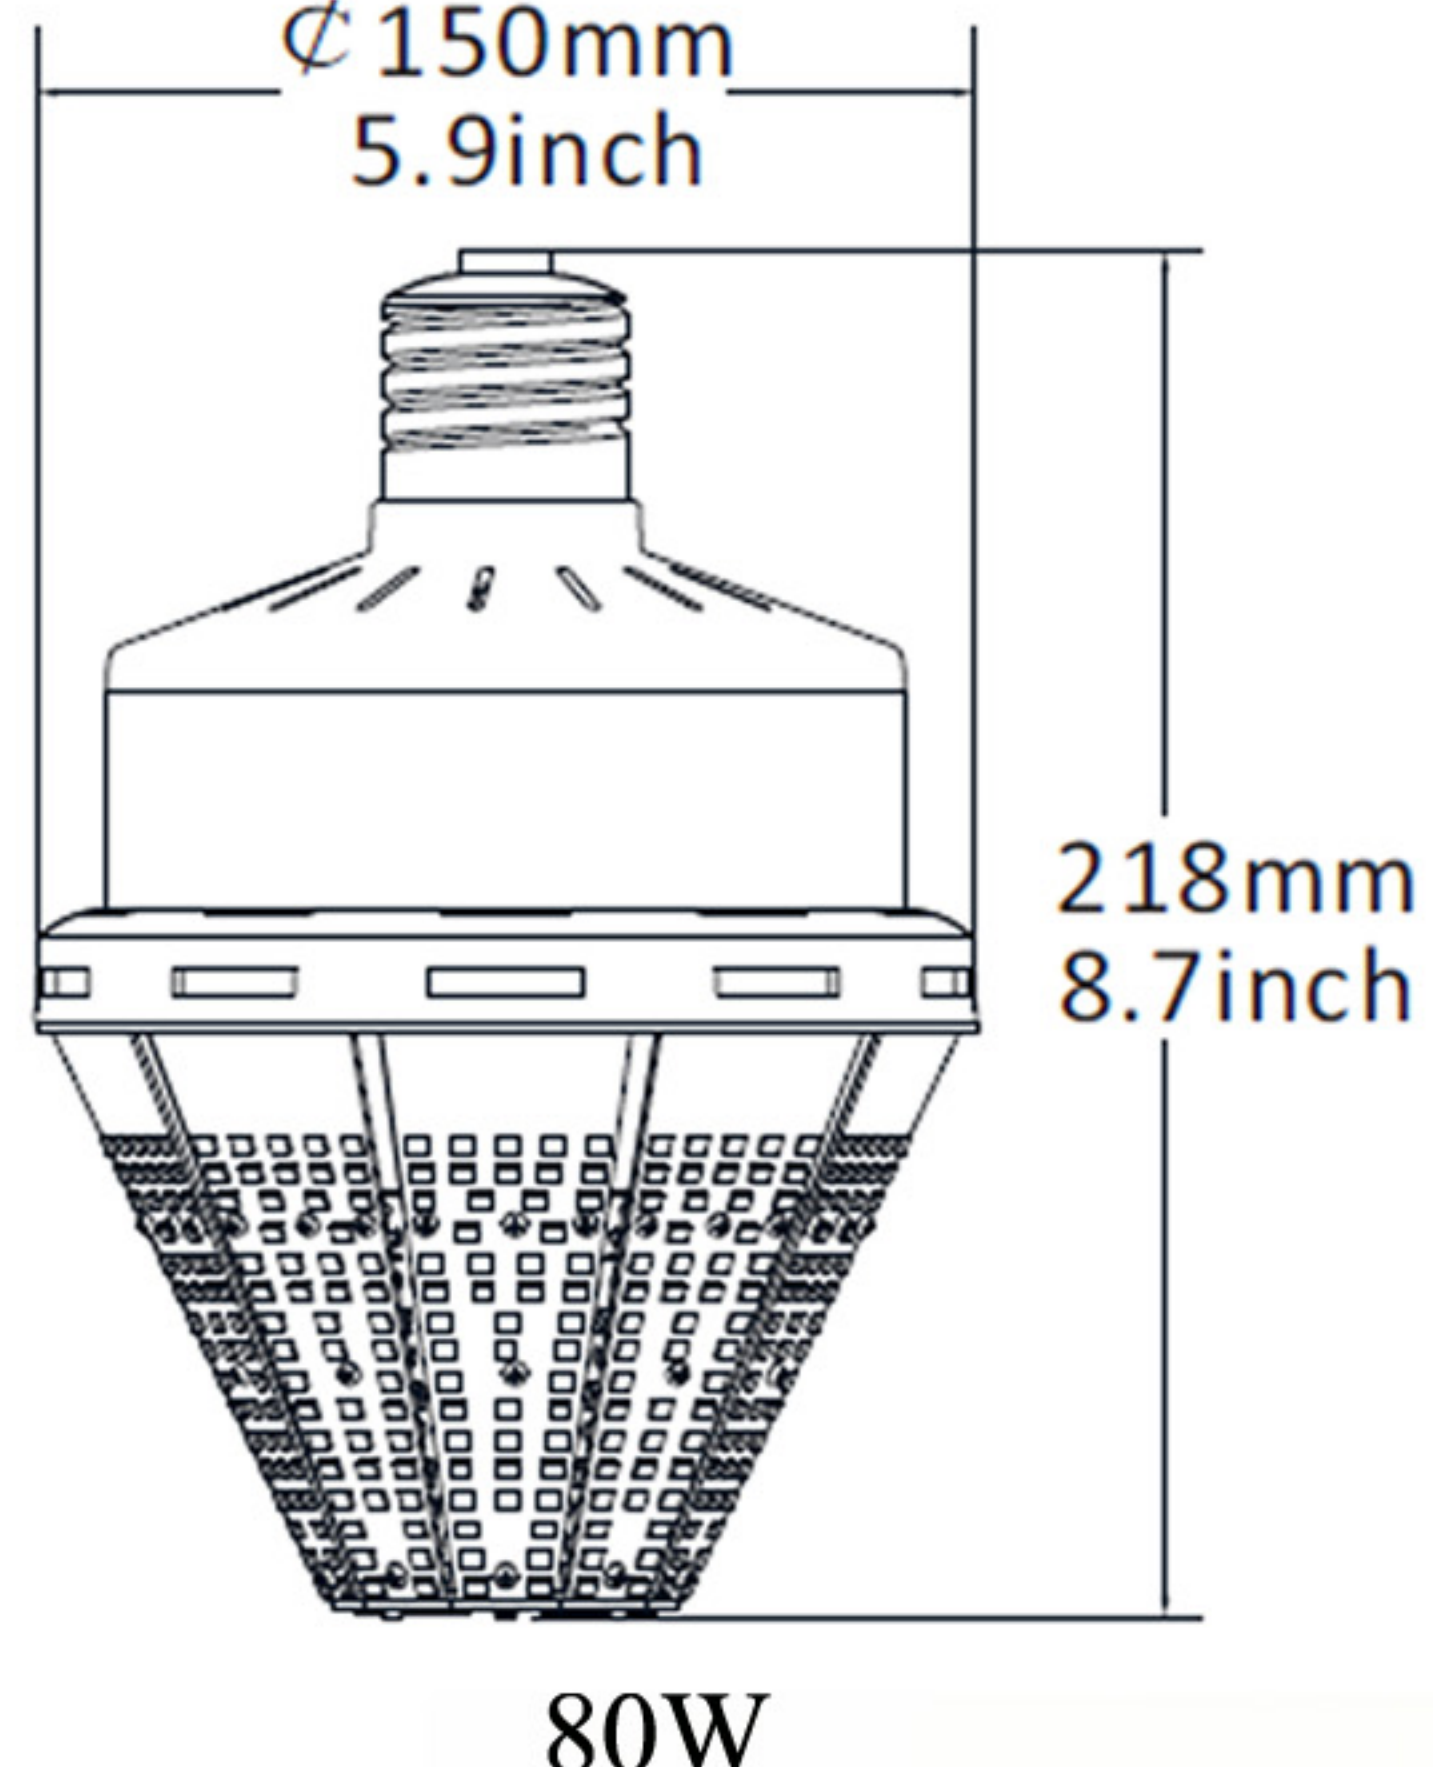

LED Pyramid corn bulb

LED pyramid corn is tailored to replace MH HPS HID CFL lamp etc., for parking garage/gas station canopy lighting fixture.

Dimension:

LED Pyramid corn bulb

Specification:

Item No.	Rated Watt	Input Volt	Power Factor	CRI	Replacement	Lumens
HYD-30W8S-E39	30W	100-277VAC	PF>0.95	Ra>80	100W MH HPS HID	3800LM
HYD-40W8S-E39	40W	100-277VAC	PF>0.95	Ra>80	120W MH HPS HID	5000LM
HYD-50W8S-E39	50W	100-277VAC	PF>0.95	Ra>80	150W MH HPS HID	6200LM
HYD-60W8S-E39	60W	100-277VAC	PF>0.95	Ra>80	175W MH HPS HID	7400LM
HYD-80W10S-E39	80W	100-277VAC	PF>0.95	Ra>80	250W MH HPS HID	10400LM

- Color temperature: 2700K,3000K,4000K,5000K,5700K etc.
- Life time: over 50,000 hours
- Insect-proof, moisture-proof, with 4KV surge protection.
- Enclosed fixture applicable.

Applications:

This LED bulb can be applied for all different Canopy fixtures, high bay low bay fixtures to replace MH HPS HID lamp up to 250W.(including but not limited to)