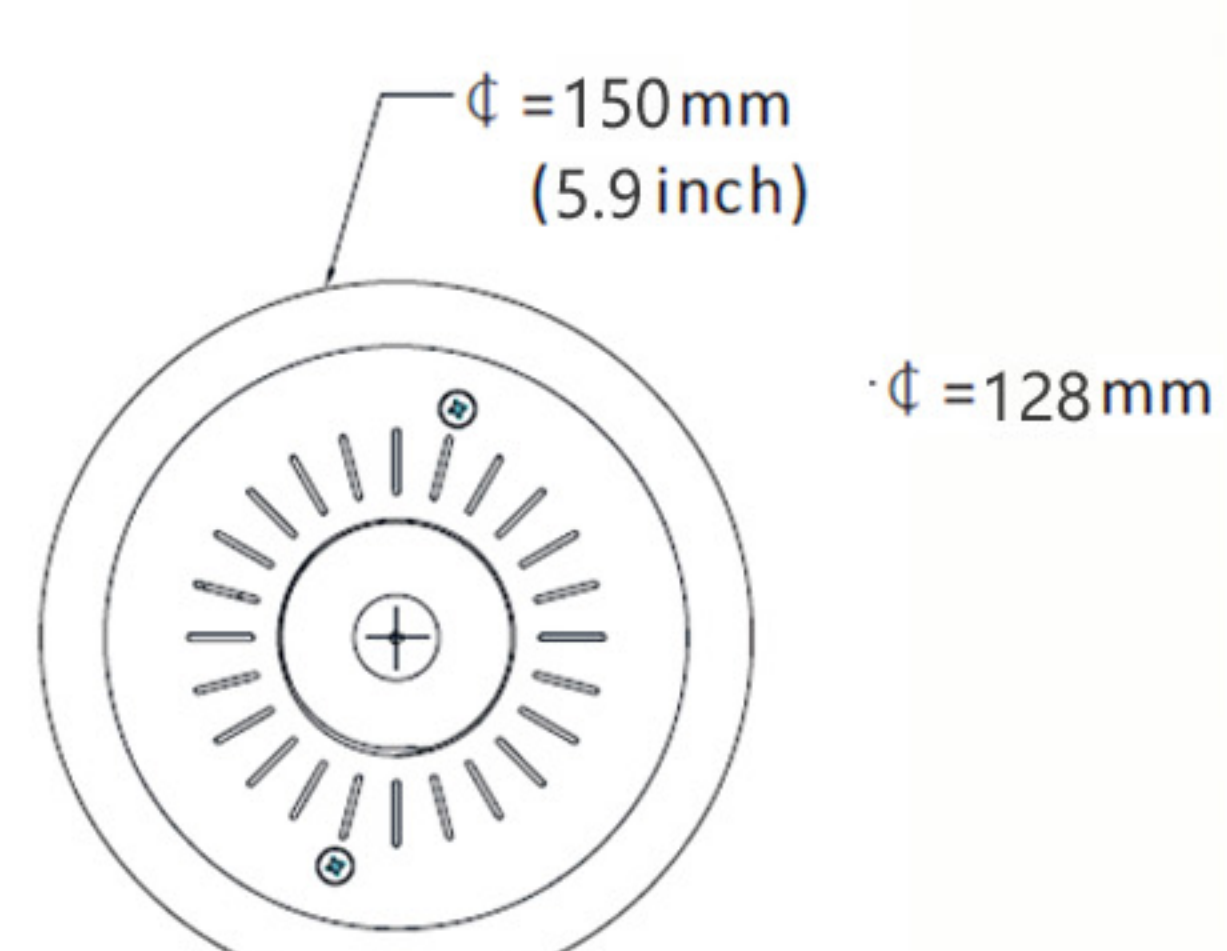

LED Pyramid corn bulb

LED pyramid corn is tailored to replace MH HPS HID CFL lamp etc., for parking garage/gas station canopy lighting fixture.

Dimension:

LED Pyramid corn bulb

Specification:

Item No.	Rated Watt	Input Volt	Power Factor	CRI	Replacement	Lumens
HYD-30W8S-E39	30W	100-277VAC	PF>0.95	Ra>80	100W MH HPS HID	3800LM
HYD-40W8S-E39	40W	100-277VAC	PF>0.95	Ra>80	120W MH HPS HID	5000LM
HYD-50W8S-E39	50W	100-277VAC	PF>0.95	Ra>80	150W MH HPS HID	6200LM
HYD-60W8S-E39	60W	100-277VAC	PF>0.95	Ra>80	175W MH HPS HID	7400LM
HYD-80W10S-E39	80W	100-277VAC	PF>0.95	Ra>80	250W MH HPS HID	10400LM

- Color temperature: 2700K,3000K,4000K,5000K,5700K etc.
- Life time: over 50,000 hours
- Insect-proof, moisture-proof, with 4KV surge protection.
- Enclosed fixture applicable.

Applications:

This LED bulb can be applied for all different Canopy fixtures, high bay low bay fixtures to replace MH HPS HID lamp up to 250W.(including but not limited to)